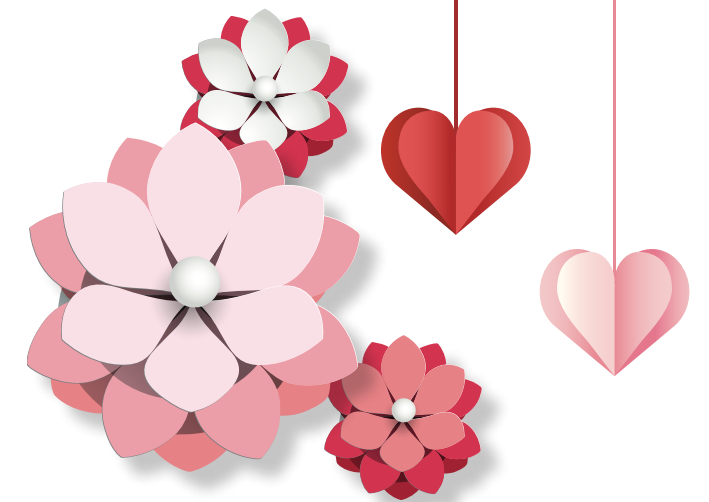

VALENTINE'S DAY

EMBROIDERED HEARTS | NVD-0027

Embellishment: diecut felt, embroidered

Sentiment: I LOVE YOU HAPPY VALENTINE'S DAY

6" x 6" | Minimum order 3 | Retail \$11.95 | Wholesale \$5.98

TWO BIRDS ON TREE | NVD-0031