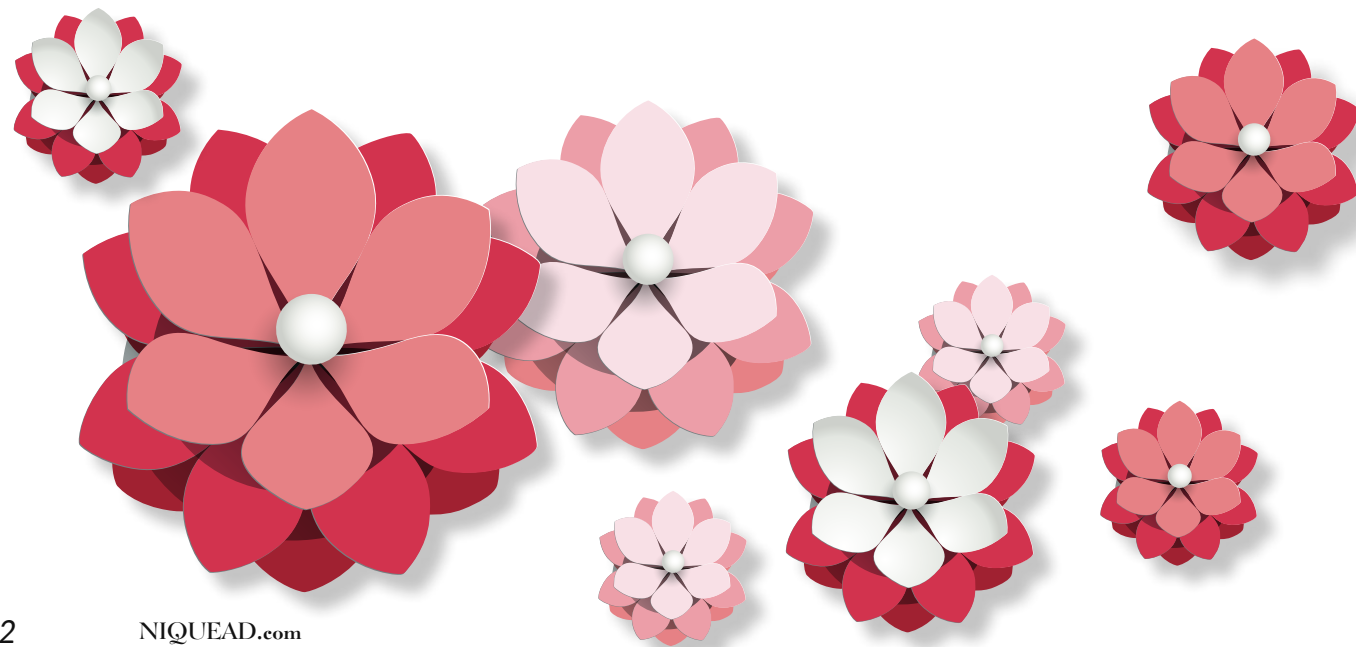

LOVE YOU YESTERDAY, LOVE YOU STILL | NVD-0054

Embellishment: letterpress, foil

Sentiment: Happy Valentine's Day To My Love

5" x 7" | Minimum order 6 | Retail $6.95 | Wholesale $3.48